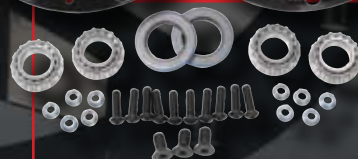

All **Midget Hubs & Wheel Centers** are rotary forged. Our wheel spacer kit provides plenty of adjustment options.

MRC-2590
Midget 14pc. 31
Spline Spacer Kit

MRC-2610
Right Hand 31
Spline Aluminum
Axle Nut

MRC-2620
Left Hand 31
Spline Aluminum
Axle Nut

MRC-1979
Black Widow
Alum. Splined
Rear Center for
Weld/Sanders
31 Spline

SRC-1972
GoldStar Forged
Aluminum Front
Hubs for MRC-2000

SRC-1971
Black Widow
Aluminum Front
Hubs for MRC-2000