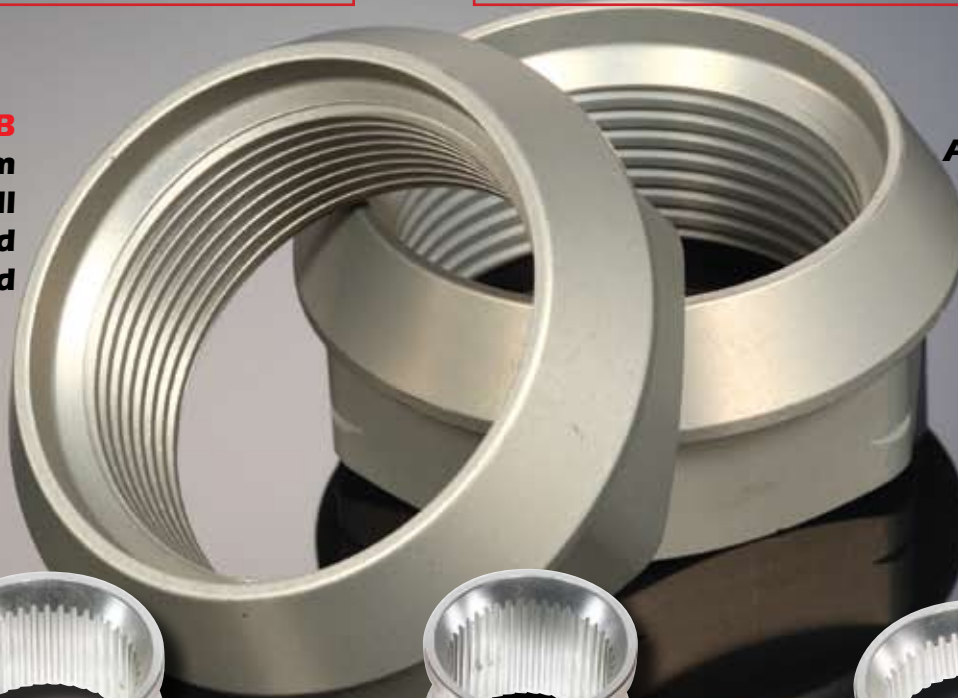

SRC-2620
Rear Aluminum
Axle Nut for
All Axles - LH
Thread

SRC-2620B
Rear Aluminum
Axle Nut for
All Axles - LH
Thread - Hard
Anodized

SRC-2650
Rear Magnesium Axle
Nut for All Axles - RH
Thread

SRC-2610B
Rear Aluminum
Axle Nut for All
Axles - RH Thread
- Hard Anodized

SRC-2620B
Rear Aluminum
Axle Nut for All
Axles - LH Thread -
Hard Anodized

WHEEL SPACERS & NUTS

SRC-2587
1 1/2" Aluminum Axle
Spacer - Tapered

SRC-2588
2" Aluminum Axle
Spacer - Tapered

SRC-2586
3/4" Aluminum Axle
Spacer - Tapered