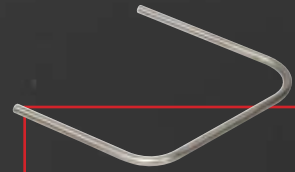

New for 2011, our **Stainless Bumpers and Nerf Bars** provide good looks and protection. Light but strong with a nice stainless finish.

SRC-3500
Stainless RS Shorty
Nerf Bar

SRC-3501
Stainless LS Shorty
Nerf Bar

SRC-3502
Stainless LS Shorty
Nerf Bar - Raised
Rail

SRC-3511
Stainless Rear
Bumper

SRC-3509
Stainless Front
Bumper

SRC-3506
Stainless RS Hoop
Nerf Bar

SRC-3507
Stainless LS Hoop
Nerf Bar

SRC-3508
Stainless LS Hoop
Nerf Bar - Raised
Rail

SRC-3510
Stainless Cow Catcher
Front Bumper

SRC-3503 Stainless RS Long Nerf Bar

SRC-3504 Stainless LS Long Nerf Bar

SRC-3505 Stainless LS Long Nerf Bar - Raised Rail

BUMPERS & NERF BARS