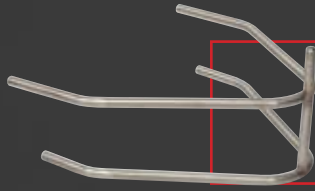

New for 2011, our **Stainless Bumpers and Nerf Bars** provide good looks and protection. Light but strong with a nice stainless finish.

SRC-3500
Stainless RS Shorty
Nerf Bar

SRC-3501
Stainless LS Shorty
Nerf Bar

SRC-3502
Stainless LS Shorty
Nerf Bar - Raised
Rail

SRC-3511
Stainless Rear
Bumper

SRC-3509
Stainless Front
Bumper

SRC-3506
Stainless RS Hoop
Nerf Bar

SRC-3507
Stainless LS Hoop
Nerf Bar

SRC-3508
Stainless LS Hoop
Nerf Bar - Raised
Rail

SRC-3510
Stainless Cow Catcher
Front Bumper

SRC-3503 Stainless RS Long Nerf Bar

SRC-3504 Stainless LS Long Nerf Bar

SRC-3505 Stainless LS Long Nerf Bar - Raised Rail

BUMPERS & NERF BARS